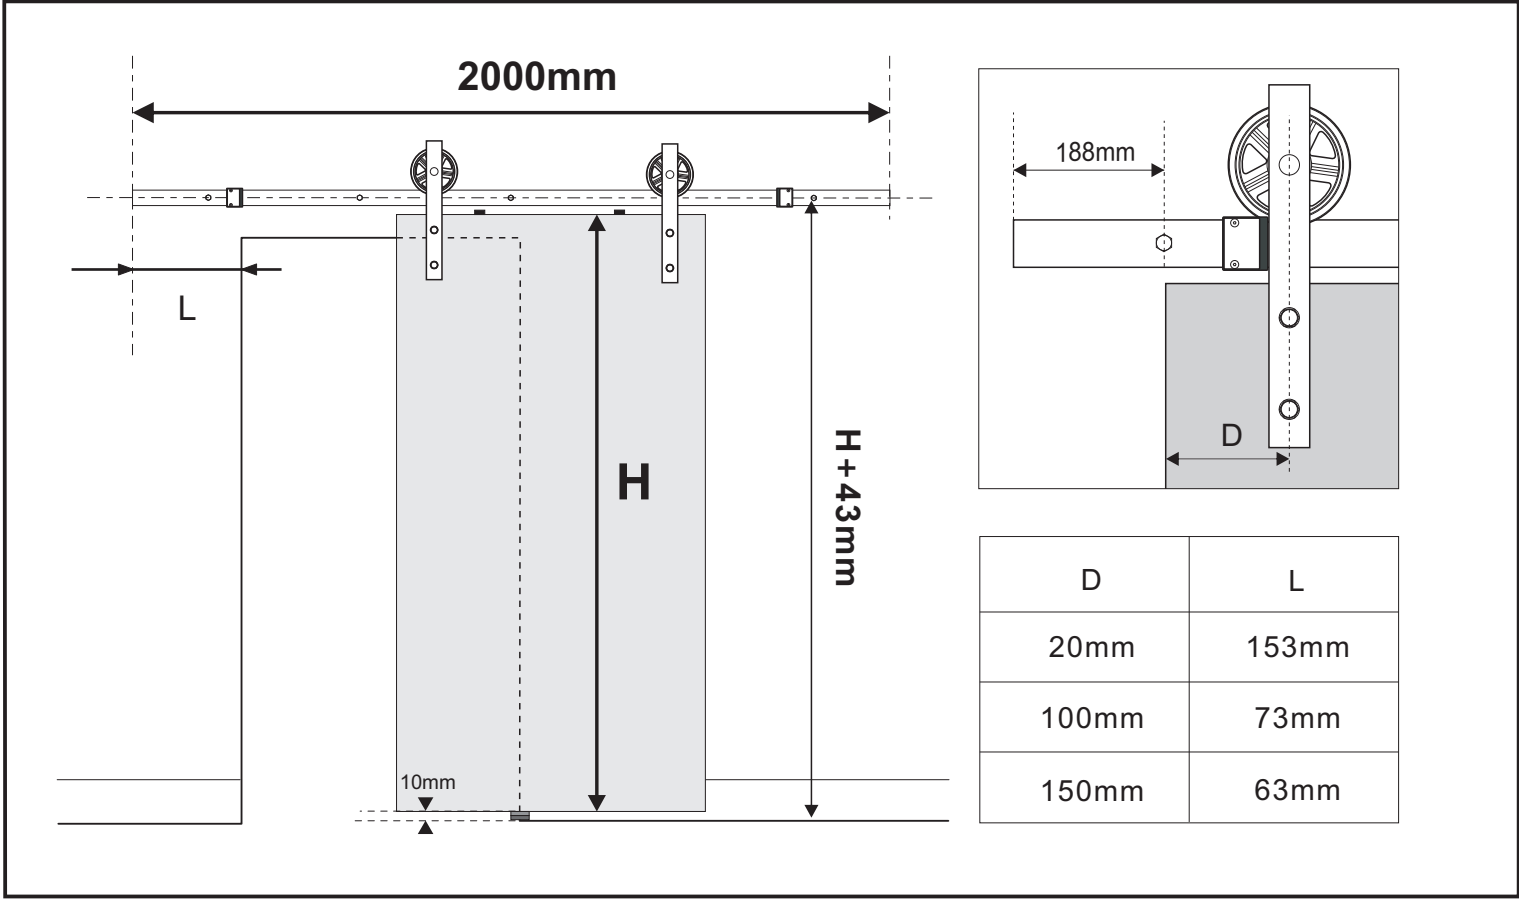

Installation Manual: LOFT #4 - "BIG WHEEL"

7

8