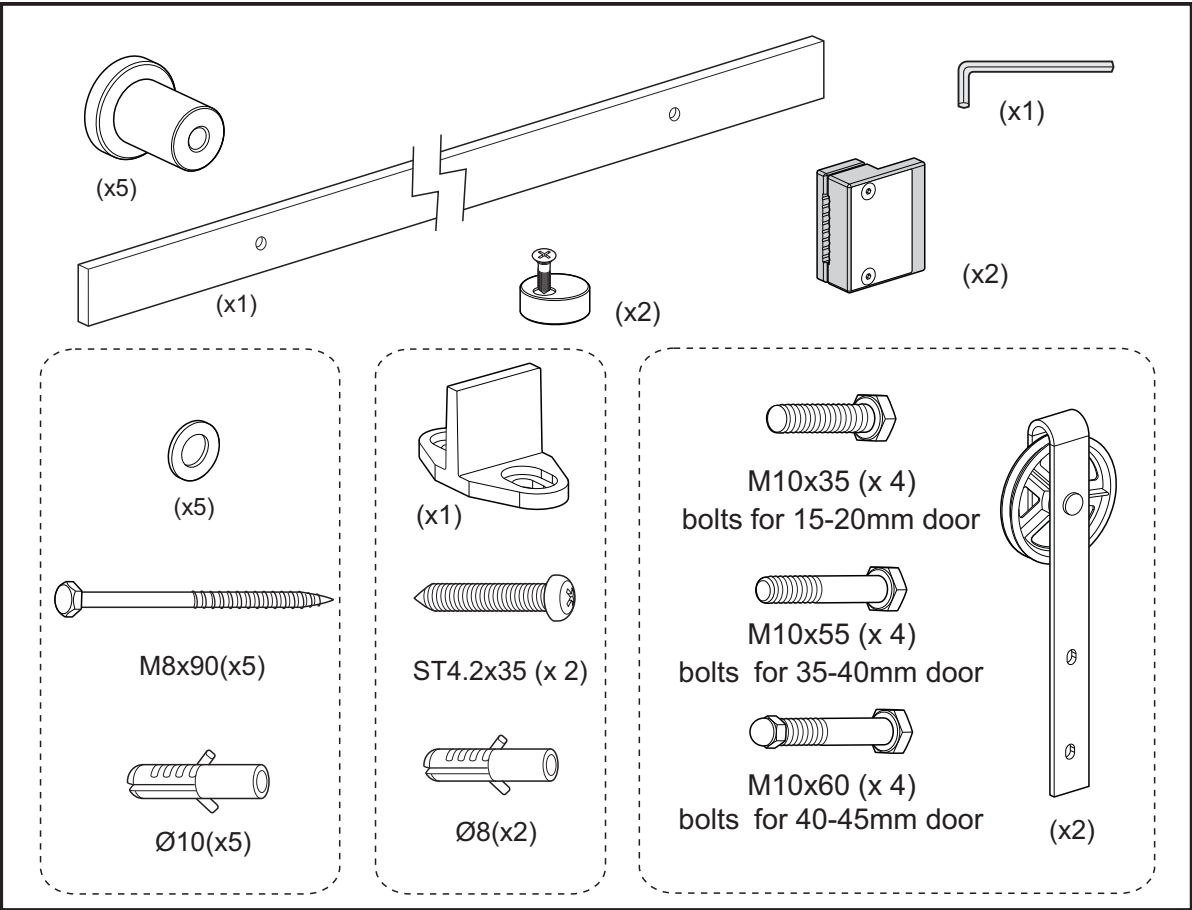

Installation Manual: LOFT #4 - "BIG WHEEL"

7

8